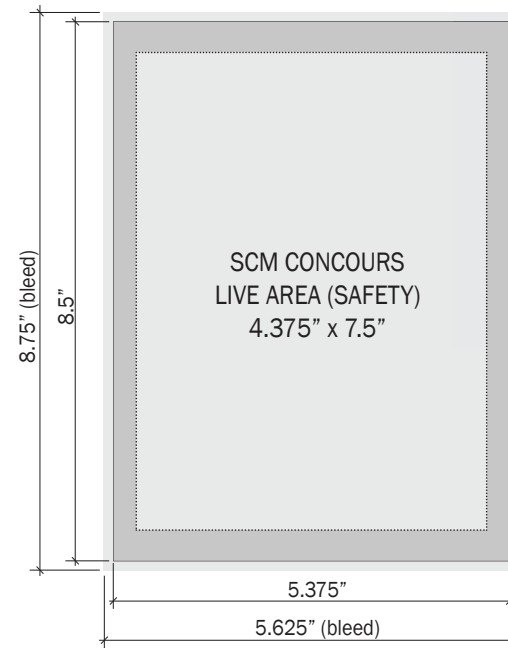

Ad Specs

Sports Car Market magazine

Ad Size	Width	Height
Gatefold Spread w/bleed*	16.125"	11"
Gatefold Spread Trim Size	15.875"	10.75"
<small>(Folds at 7.75" from left side of ad trim size. Detailed gatefold ad specs available.)</small>		
Two Page Spread w/bleed*	16.75"	11"
Two Page Spread Trim Size	16.5"	10.75"
Full Page w/bleed	8.5"	11"
Full Page Trim Size	8.25"	10.75"
Full Page Live Area	7.375"	10.25"
1/2 Page Horizontal	7.375"	4.75"
1/2 Page Vertical	3.625"	10"
1/3 Page Square	4.85"	4.75"
1/3 Page Vertical	2.325"	10"
1/4 Page Horizontal	4.85"	3.55"
1/4 Page Vertical	3.625"	4.75"
1/6 Page Horizontal	4.85"	2.25"
1/6 Page Vertical	2.325"	4.75"
Business Card	3.625"	2.25"
Resource Directory	Limited to 60 words including contact information. Logos must be 300 dpi, CMYK.	

Not accepted

JAZ, Syquest or anything not mentioned above.

Insider's Event Guide Ad Specs

Ad Size	Width	Height
Full Page Trim Size	6.625"	10.125"
Full Page Live Area	5.75"	9.375"
Full Page w/bleed	6.875"	10.375"
2-Pg Spread Trim Size	13.25"	10.125"
2-Pg Spread Live Area	12.375"	9.375"
2-Pg Spread w/bleed	13.5"	10.375"

Concours and Restoration Guide Ad Specs

Ad Size	Width	Height
Spread Trim Size	10.75"	8.5"
Spread Live Area	9.75"	7.5"
Spread w/bleed	11"	8.75"
Full Page Trim Size	5.375"	8.5"
Full Page Live Area	4.375"	7.5"
Full Page w/bleed	5.625"	8.75"

Pocket Price Guide Specifications

Ad Size	Width	Height
Full Page Trim Size	4.5"	6.5"
Full Page w/bleed	4.75"	6.75"