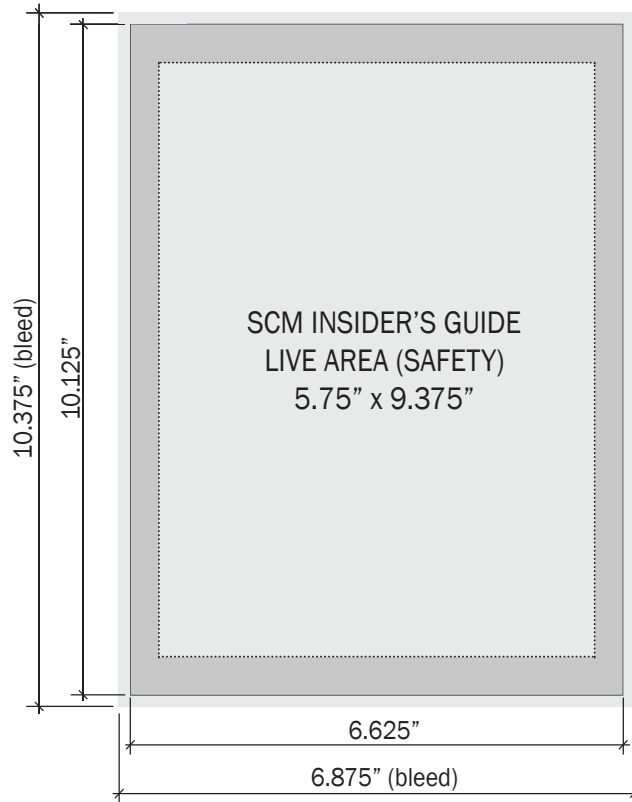

Ad Specs

Sports Car Market magazine

Ad Size	Width	Height
Gatefold Spread w/bleed*	16.125"	11"
Gatefold Spread Trim Size	15.875"	10.75"
<small>(Folds at 7.75" from left side of ad trim size. Detailed gatefold ad specs available.)</small>		
Two Page Spread w/bleed*	16.75"	11"
Two Page Spread Trim Size	16.5"	10.75"
Full Page w/bleed	8.5"	11"
Full Page Trim Size	8.25"	10.75"
Full Page Live Area	7.375"	10.25"
1/2 Page Horizontal	7.375"	4.75"
1/2 Page Vertical	3.625"	10"
1/3 Page Square	4.85"	4.75"
1/3 Page Vertical	2.325"	10"
1/4 Page Horizontal	4.85"	3.55"
1/4 Page Vertical	3.625"	4.75"
1/6 Page Horizontal	4.85"	2.25"
1/6 Page Vertical	2.325"	4.75"
Business Card	3.625"	2.25"
Resource Directory	Limited to 60 words including contact information. Logos must be 300 dpi, CMYK.	

Not accepted

JAZ, Syquest or anything not mentioned above.

Insider's Event Guide Ad Specs

Ad Size	Width	Height
Full Page Trim Size	6.625"	10.125"
Full Page Live Area	5.75"	9.375"
Full Page w/bleed	6.875"	10.375"
2-Pg Spread Trim Size	13.25"	10.125"
2-Pg Spread Live Area	12.375"	9.375"
2-Pg Spread w/bleed	13.5"	10.375"

Concours and Restoration Guide Ad Specs

Ad Size	Width	Height
Spread Trim Size	10.75"	8.5"
Spread Live Area	9.75"	7.5"
Spread w/bleed	11"	8.75"
Full Page Trim Size	5.375"	8.5"
Full Page Live Area	4.375"	7.5"
Full Page w/bleed	5.625"	8.75"

Pocket Price Guide Specifications

Ad Size	Width	Height
Full Page Trim Size	4.5"	6.5"
Full Page w/bleed	4.75"	6.75"