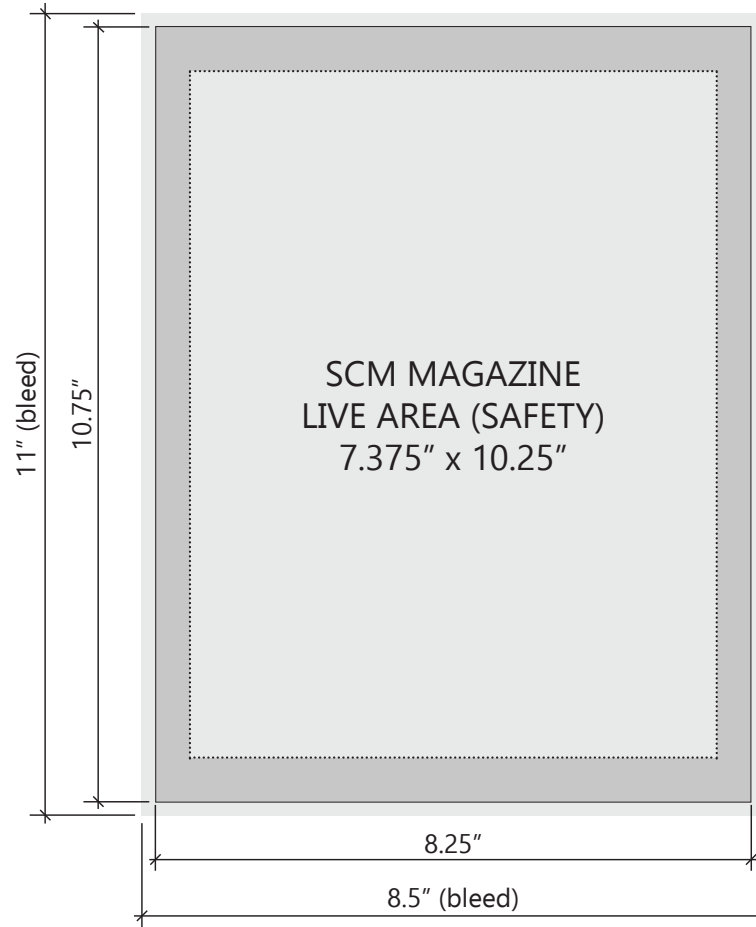

Ad Specs

Sports Car Market magazine

Ad Size	Width	Height
Gatefold Spread w/bleed*	16.125"	11"
Gatefold Spread Trim Size	15.875"	10.75"
<small>(Folds at 7.75" from left side of ad trim size. Detailed gatefold ad specs available.)</small>		
Two Page Spread w/bleed*	16.75"	11"
Two Page Spread Trim Size	16.5"	10.75"
Full Page w/bleed	8.5"	11"
Full Page Trim Size	8.25"	10.75"
Full Page Live Area	7.375"	10.25"
1/2 Page Horizontal	7.375"	4.75"
1/2 Page Vertical	3.625"	10"
1/3 Page Square	4.85"	4.75"
1/3 Page Vertical	2.325"	10"
1/4 Page Horizontal	4.85"	3.55"
1/4 Page Vertical	3.625"	4.75"
1/6 Page Horizontal	4.85"	2.25"
1/6 Page Vertical	2.325"	4.75"
Business Card	3.625"	2.25"
Resource Directory	Limited to 60 words including contact information. Logos must be 300 dpi, CMYK.	

Not accepted

JAZ, Syquest or anything not mentioned above.

Insider's Event Guide Ad Specs

Ad Size	Width	Height
Full Page Trim Size	6.625"	10.125"
Full Page Live Area	5.75"	9.375"
Full Page w/bleed	6.875"	10.375"
2-Pg Spread Trim Size	13.25"	10.125"
2-Pg Spread Live Area	12.375"	9.375"
2-Pg Spread w/bleed	13.5"	10.375"

Concours and Restoration Guide Ad Specs

Ad Size	Width	Height
Spread Trim Size	10.75"	8.5"
Spread Live Area	9.75"	7.5"
Spread w/bleed	11"	8.75"
Full Page Trim Size	5.375"	8.5"
Full Page Live Area	4.375"	7.5"
Full Page w/bleed	5.625"	8.75"

Pocket Price Guide Specifications

Ad Size	Width	Height
Full Page Trim Size	4.5"	6.5"
Full Page w/bleed	4.75"	6.75"